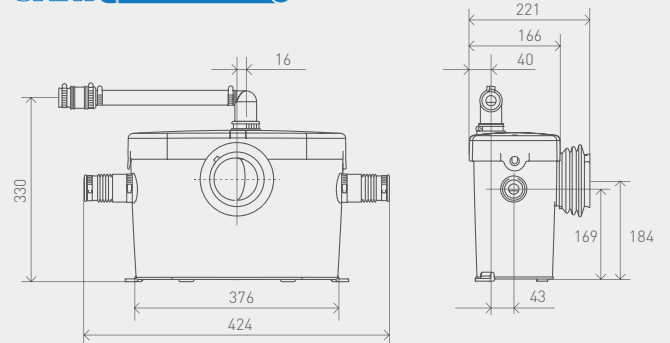

SANI ACCESS® 2