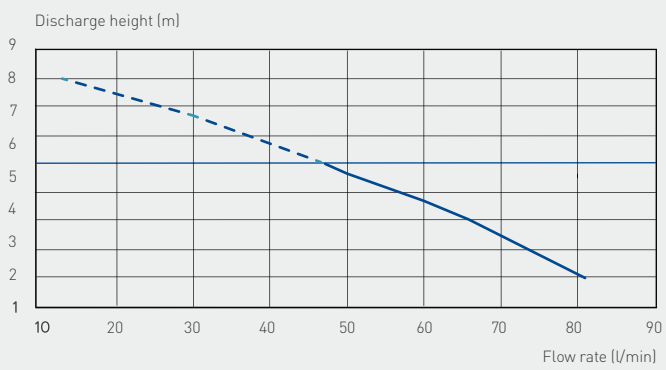

SANI ACCESS® 2

SANI ACCESS® 3