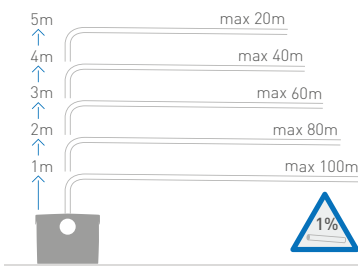

Designed to provide easy access for en-suite bathroom applications, convenient covers allow you to service and maintain the macerator without having to remove it.

Suitable for new installations.

Why choose this product?

- Easy service access
- Suitable for one WC only
- Easy maintenance without removal of unit
- Suitable for new installations
- Quiet technology
- Ideal for adding a complete bathroom or en-suite anywhere

Saniaccess is primarily intended for new installations as the inlet and outlet positions vary from other Saniflo models.

Vertical/horizontal performance

Double access:

- **A** Direct access to the basket in case of blockage due to misuse
- **B** Direct access to electric components

Discharge Pipework
20mm

Motor Power
400 Watts

Voltages
220-240 V/50 Hz

Working Waste Water Temp
35°C

Product Weight
Saniaccess 2 - 5.8kg
Saniaccess 3 - 6.4kg

Inlet Pipework
40mm

IP Rating
IP44