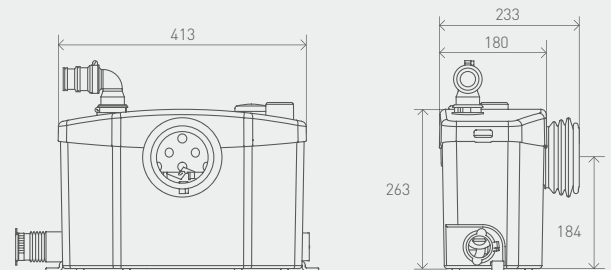

**Vertical/horizontal performance**

Increase size of horizontal run by one pipe size after 5m

**Discharge Pipework**  
20mm

**Product Weight**  
6.4kg

**Motor Power**  
400 Watts

**Inlet Pipework**  
40mm

**Voltages**  
220-240 V/50 Hz

**IP Rating**  
IP44

**Working Waste Water Temp**  
35°C

Discharge height (m)