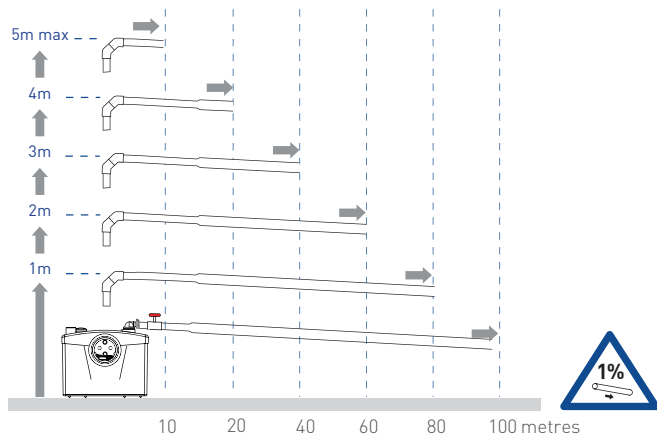

**Vertical/horizontal performance**

Increase size of horizontal run by one pipe size after 5m

**Discharge Pipework**  
20mm

**Product Weight**  
6.4kg

**Motor Power**  
400 Watts

**Inlet Pipework**  
40mm

**Voltages**  
220-240 V/50 Hz

**IP Rating**  
IP44

**Working Waste Water Temp**  
35°C

Discharge height (m)