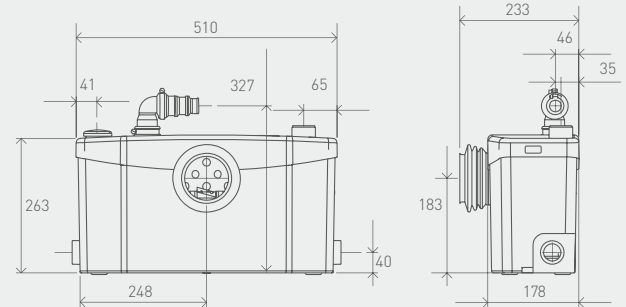

Saniplus® is a high capacity unit that will enable you to install a full bathroom on any finished floor. Its durable motor will enable long term and reliable running.

Why choose this product?

- Neat stylish design
- Can connect a toilet, basin, shower and bath tub
- Quiet technology
- Large tank capacity

Vertical/horizontal performance

Increase size of horizontal run by one pipe size after 5m

Discharge Pipework

20mm

Product Weight

7.4kg

Motor Power

400 Watts

Inlet Pipework

40mm

Voltages

220-240 V/50 Hz

IP Rating

IP44

Working Waste Water Temp

35°C

Discharge height (m)