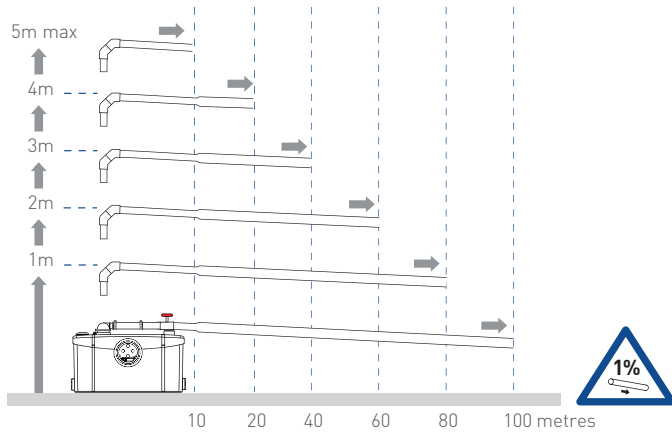

Saniplus® is a high capacity unit that will enable you to install a full bathroom on any finished floor. Its durable motor will enable long term and reliable running.

Why choose this product?

- Neat stylish design
- Can connect a toilet, basin, shower and bath tub
- Quiet technology
- Large tank capacity

Vertical/horizontal performance

Increase size of horizontal run by one pipe size after 5m

Discharge Pipework

20mm

Product Weight

7.4kg

Motor Power

400 Watts

Inlet Pipework

40mm

Voltages

220-240 V/50 Hz

IP Rating

IP44

Working Waste Water Temp

35°C

Discharge height (m)